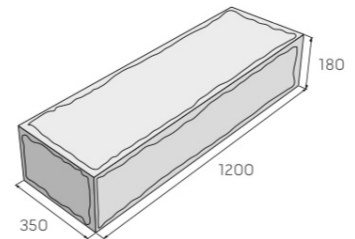

Old Yorke Stone Step

1200 x 400mm x 160mm

Textured on all 4 sides Polyurethane mould liner

List Price £595.00 each ex works

Requires a support frame

Wooden Step

900mm x 350mm x 160mm

Textured on all 4 sides Polyurethane mould liner