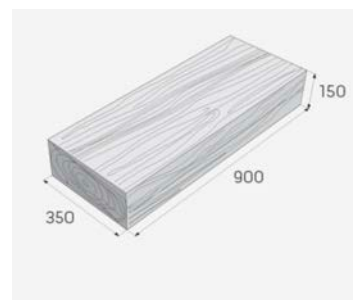

**Numold providing Moulds for Wet Cast without license costs
across the world for over 40 years**

Numold UK Ltd E : vicky@numold.com M : 0044 7917350505